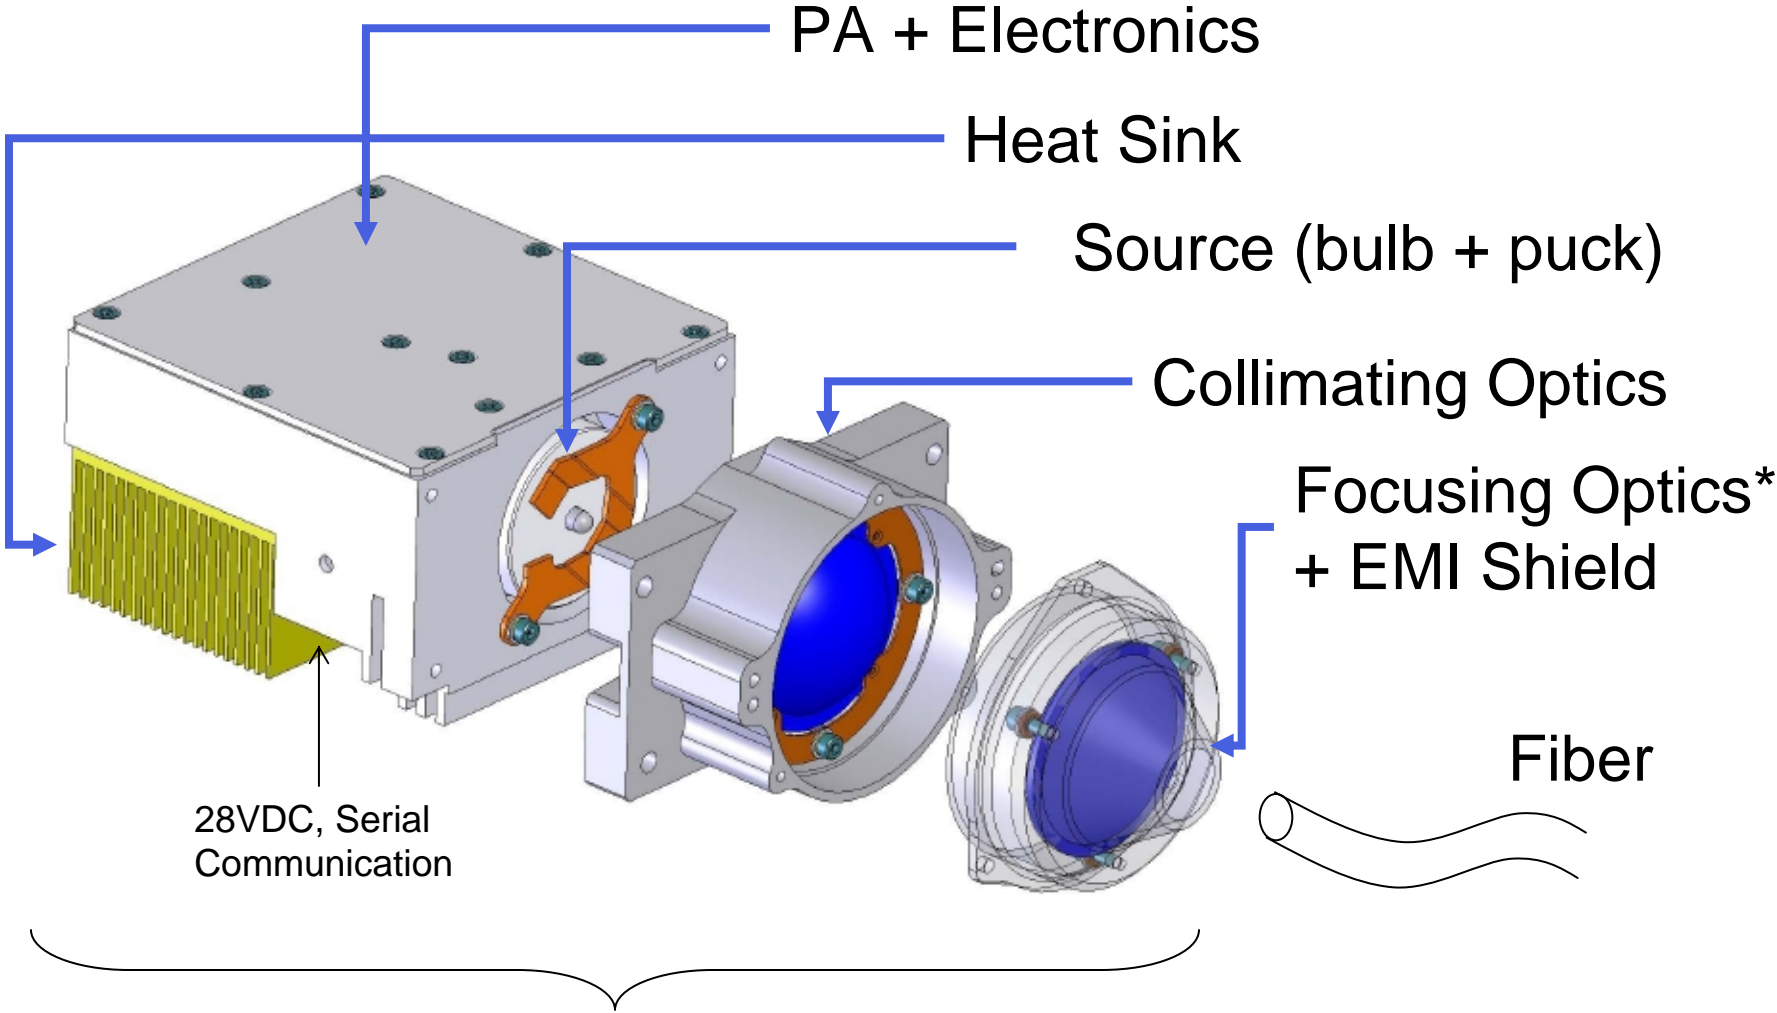

LIFI[®] INT 30 Platform

Light Source
* Lens assembly will vary per lamp version